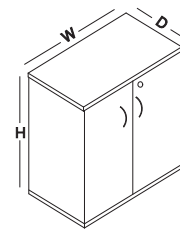

Line Diagram

Executive Desk

Side Unit

Mobile Pedestal

Credenza

Specification

All sizes in CM

Model	Length	Depth	Height
Executive Desk	90	60	75
	120	60	75
	135	75	75
Side Unit	90	45	75
	120	45	75
Mobile Pedestal	39	43.50	52.90
Credenza	75	42.50	75