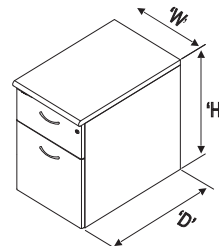

DESKING/Executive Series/ **Mayfair**

Features:

- Its unique mix of White Cedar and Black enlivens the ambience in your cabin
- Completes the cabin with Executive Desk, Pedestal, Side Unit and Credenza
- Neat look with grommet for wires on Executive Desk & Side Unit
- Fits into different cabin layouts due to variety of sizes

Line Diagram

Executive Desk

Side Unit

Mobile Pedestal

Credenza

Specification

All sizes in CM

Model	Length	Depth	Height
Executive Desk	90	60	75
	120	60	75
	135	75	75
Side Unit	90	45	75
	120	45	75
Mobile Pedestal	39	43.50	52.90
Credenza	75	42.50	75