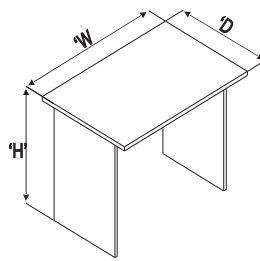

DESKING/Executive Series/ **Mayfair**

Features:

- Its unique mix of White Cedar and Black enlivens the ambience in your cabin
- Completes the cabin with Executive Desk, Pedestal, Side Unit and Credenza
- Neat look with grommet for wires on Executive Desk & Side Unit
- Fits into different cabin layouts due to variety of sizes

Line Diagram

Executive Desk

Side Unit

Mobile Pedestal

Credenza

Specification

All sizes in CM

Model	Length	Depth	Height
Executive Desk	90	60	75
	120	60	75
	135	75	75
Side Unit	90	45	75
	120	45	75
Mobile Pedestal	39	43.50	52.90
Credenza	75	42.50	75