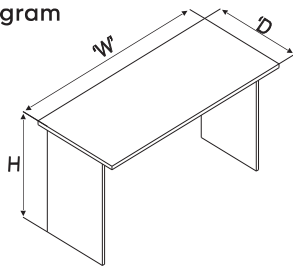

DESKING/Executive Series/ **Mayfair**

Features:

- Its unique mix of White Cedar and Black enlivens the ambience in your cabin
- Completes the cabin with Executive Desk, Pedestal, Side Unit and Credenza
- Neat look with grommet for wires on Executive Desk & Side Unit
- Fits into different cabin layouts due to variety of sizes

Line Diagram

Executive Desk

Side Unit

Mobile Pedestal

Credenza

Specification

All sizes in CM

Model	Length	Depth	Height
Executive Desk	90	60	75
	120	60	75
	135	75	75
Side Unit	90	45	75
	120	45	75
Mobile Pedestal	39	43.50	52.90
Credenza	75	42.50	75