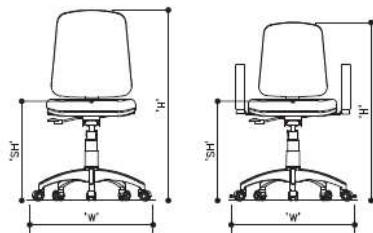

SEATING/Cushion Back chairs/

Features:

- Mid-sized TASK chair - fabric upholstery
- 'S' profile back provides excellent lumbar support
- Permanent Contact Tilt mechanism follows back while reclining and straightening
- Pneumatic seat height adjustment raises and lowers chairs quickly and easily
- ABS cladding on seat and back increases durability
- Fixed Loop / Adjustable T-arms
- 5-star nylon base with twin wheel casters.

Line Diagram

Specification

Model	Length	Depth	Height	All sizes in CM	
				Seat Height	
1522SD02883	71	71	86.10-97.10	43-54	
1522SD02835	71	71	80.10-91.10	43-54	
1522SD02851	45	54	88.50	49.50	
1522SD02867	56	54	88.50	49.50	