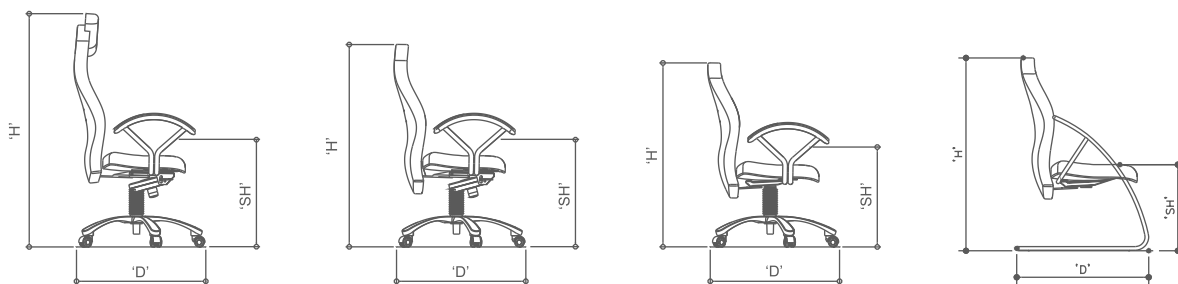

SEATING/Leather and Leatherette Chairs

1522SD03491 Very High Back

1522SD0349 High Back

1522SD03493 Revolving Vister

1522SD03494 Visito

Features:

- **KNEE SYNCHROTILT MECHANISM:** This mechanism ensures that the backrest tilts in 2:1 proportion to the seat as you recline, while ensuring the feet remain on the ground.
- **MULTI-POSITION LOCKING:** The backrest adjusts and locks in five different positions for comfort and support.
- **ANTI-SHOCK MECHANISM:** The anti-shock mechanism ensures stability and prevents sudden jerky impact to the back when the backrest is relaxed.
- **SEAT DEPTH ADJUSTMENT:** The user has an option of adjusting the seat depth.
- **HEIGHT ADJUSTMENT:** The user can adjust the height of the chair as required.

Line Diagram

Specification

Model	Length	Depth	Height	Seat Height
High Back	77	77	128-137	49.90-58.90
Mid Back	77	77	113.50-122.50	49.90-58.90
Visitor (Revolving)	77	77	99.40-111.40	43.40-55.40
Visitor (Sled-based)	59	68.50	89.50	46.50